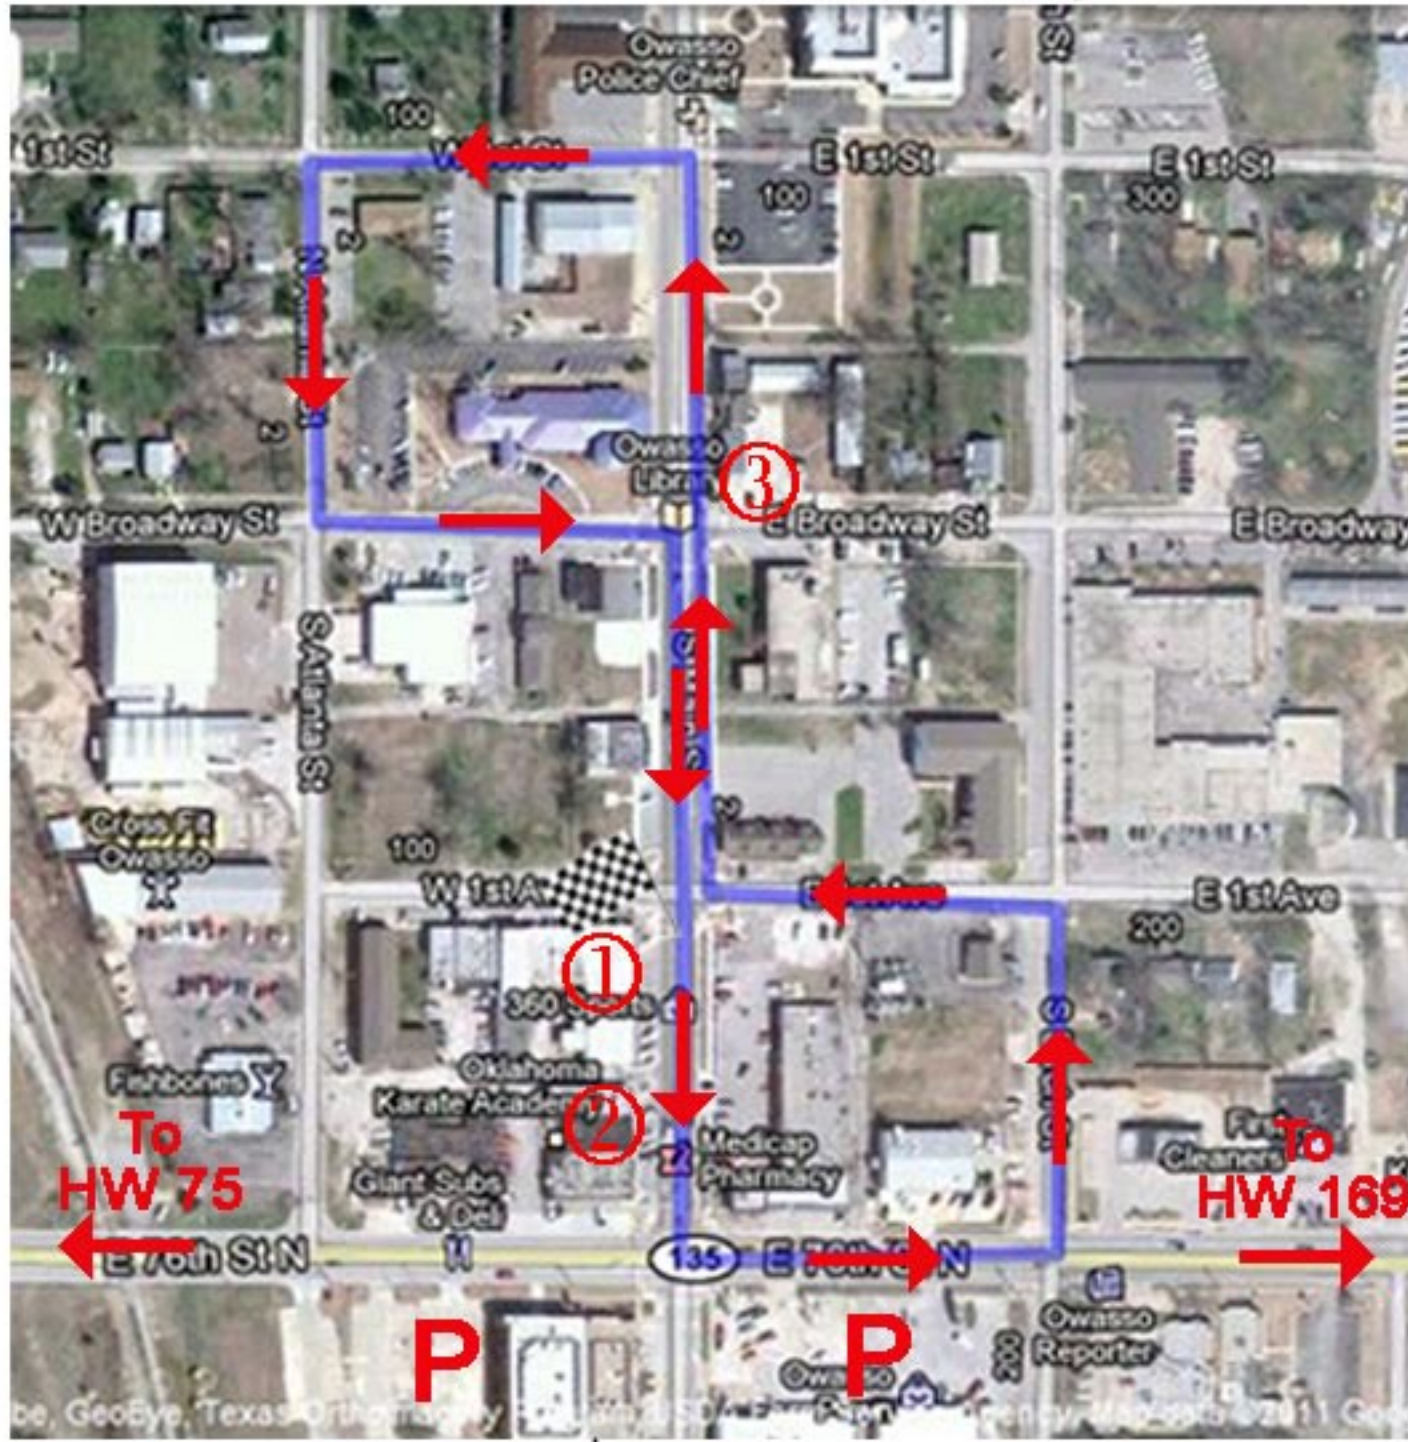

Owasso Criterium 2011

Course Map

- P** Parking
-  Start/Finish
- ①** Registration
(inside 360 Sports)
- ②** Bill & Ruth's
Sub Shop
(open ALL day
with race day Specials)
- ③** Donut &
Coffee Shop